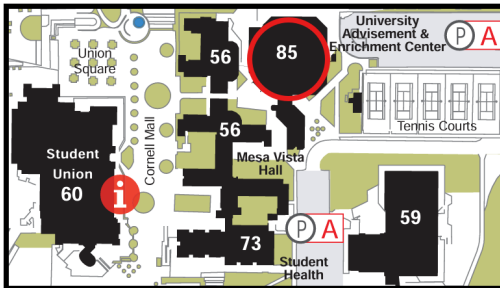

TRANSFER & TRANSITION STUDENT CENTER

**NO MATTER WHERE YOU'RE COMING
FROM OR WHERE YOU'RE HEADED, WE'RE
EXCITED TO BE PART OF YOUR STORY.**

The UNM Transfer & Transition Student Center is a home to future and current transfer, branch transition, and dual credit students where they can find a range of resources, tools, and programming to streamline their student experience while fostering their connections to the university and to each other.

FIND US IN THE
UNIVERSITY ADVISEMENT & ENRICHMENT CENTER
UAEC Suite 170, Bldg #85

Operating Hours: Monday-Friday, 8 AM - 5 PM

UNM Albuquerque Campus

Scan here
for more info

or go to transfer.unm.edu

TRANSFER & TRANSITION STUDENT CENTER

We celebrate the diverse pathways that lead each Lobo to UNM.
We are dedicated to supporting your transition every step of the way.

WELCOME!

At the **UNM Transfer & Transition Student Center**, we support **Transfer**, **Branch Transition**, and **Dual Credit** students with resources to help you succeed, connect, and thrive.